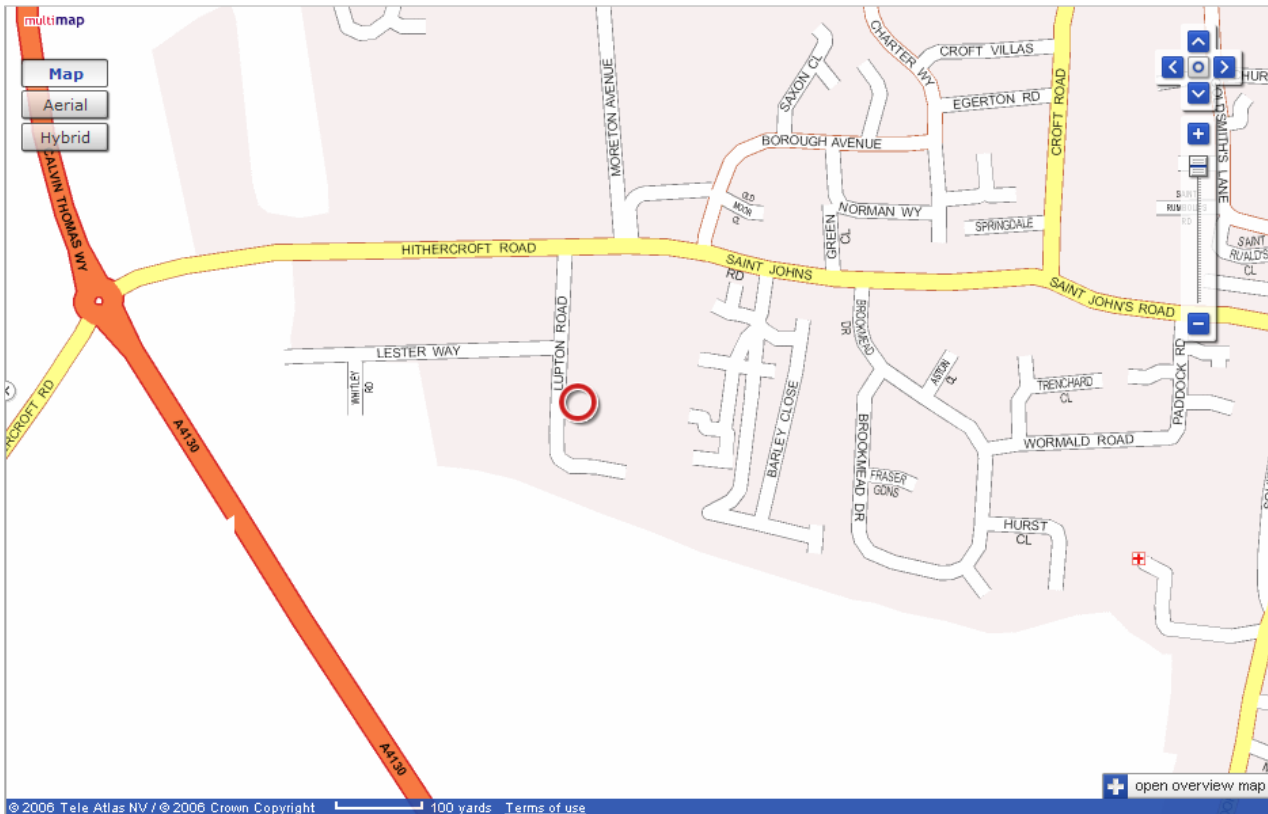

Map to Qube Learning Head Office

If you require a less detailed view or need to see more of the surrounding area, please follow the link below.

<http://www.multimap.com/maps/#t=l&map=51.59655,-1.13618|17|4&loc=GB:51.59657:-1.13712:16|ox10%209BT|OX10%209BT>

Address & Contact Details

4 – 5 Hithercroft Court
Lupton Road
Wallingford
Oxon OX10 9BT

tel. 01491 824500